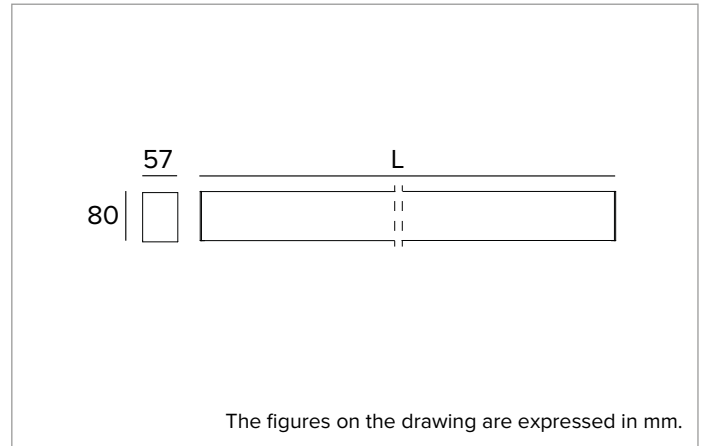

T022BY840ELPW | LOGICO EASY Stand Alone 57 - UGR19

Linear stand alone LED fixture for ceiling mounted or suspension installation. Emergency version

	4000K	H(m)	D1(m)	D2(m)	E _{max} (lx)		
Ra80		83°	89°				
Fixture Power	53W	1	1.78	1.97	1135		
Source Flux	5561lm	2	3.56	3.94	284		
Fixture Flux	5561lm	3	5.33	5.91	126		
Efficacy	106lm/W	4	7.11	7.88	71		
G0300	I _{max} =226cd/klm	I _{max}	1255cd	5	8.89	9.85	45

MECHANICAL CHARACTERISTICS

Painted extruded aluminium body with 57mm section and polycarbonate end caps. Upper closing screen in translucent polycarbonate.

Colour and finish: White

Dimensions: L=1462mm

Weight: 4.1Kg